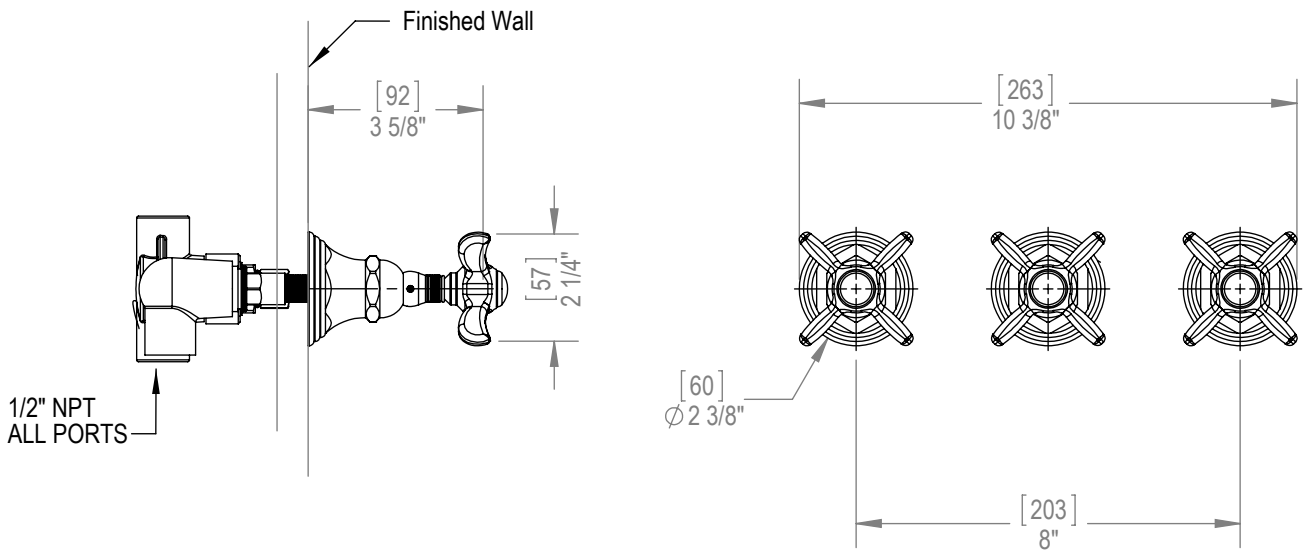

2ARVC

Three Valve Tub Filler with Diverter  
MODEL NUMBER : 2ARVC-XX-XX

Critical Dimensions